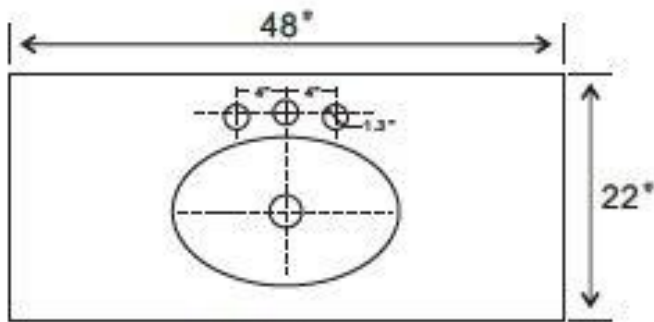

6001C-48-NL-BG

Front view

Center Sink

Top view

Back view

Side view