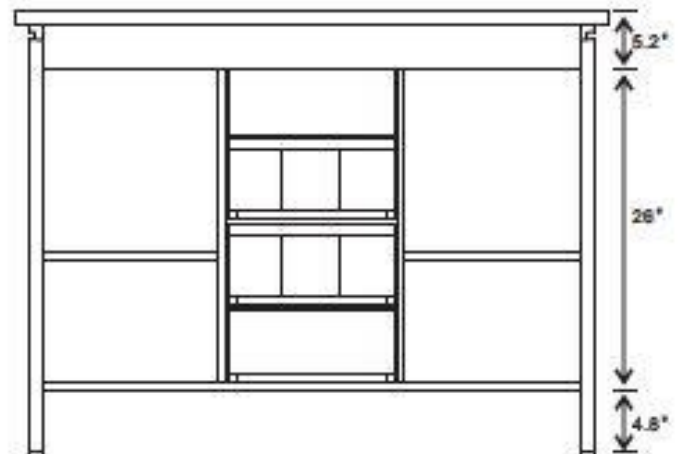

6001C-48-NL-BG

Front view

Center Sink

Top view

Back view

Side view