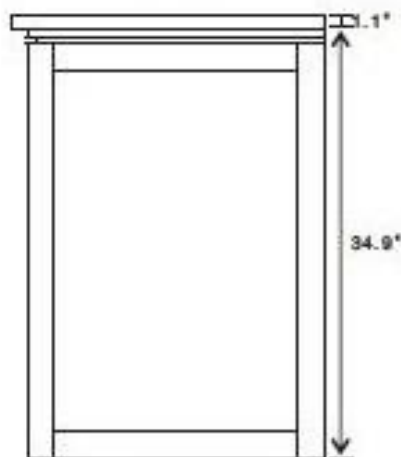

6001C-48-NL-BG

Front view

Center Sink

Top view

Back view

Side view